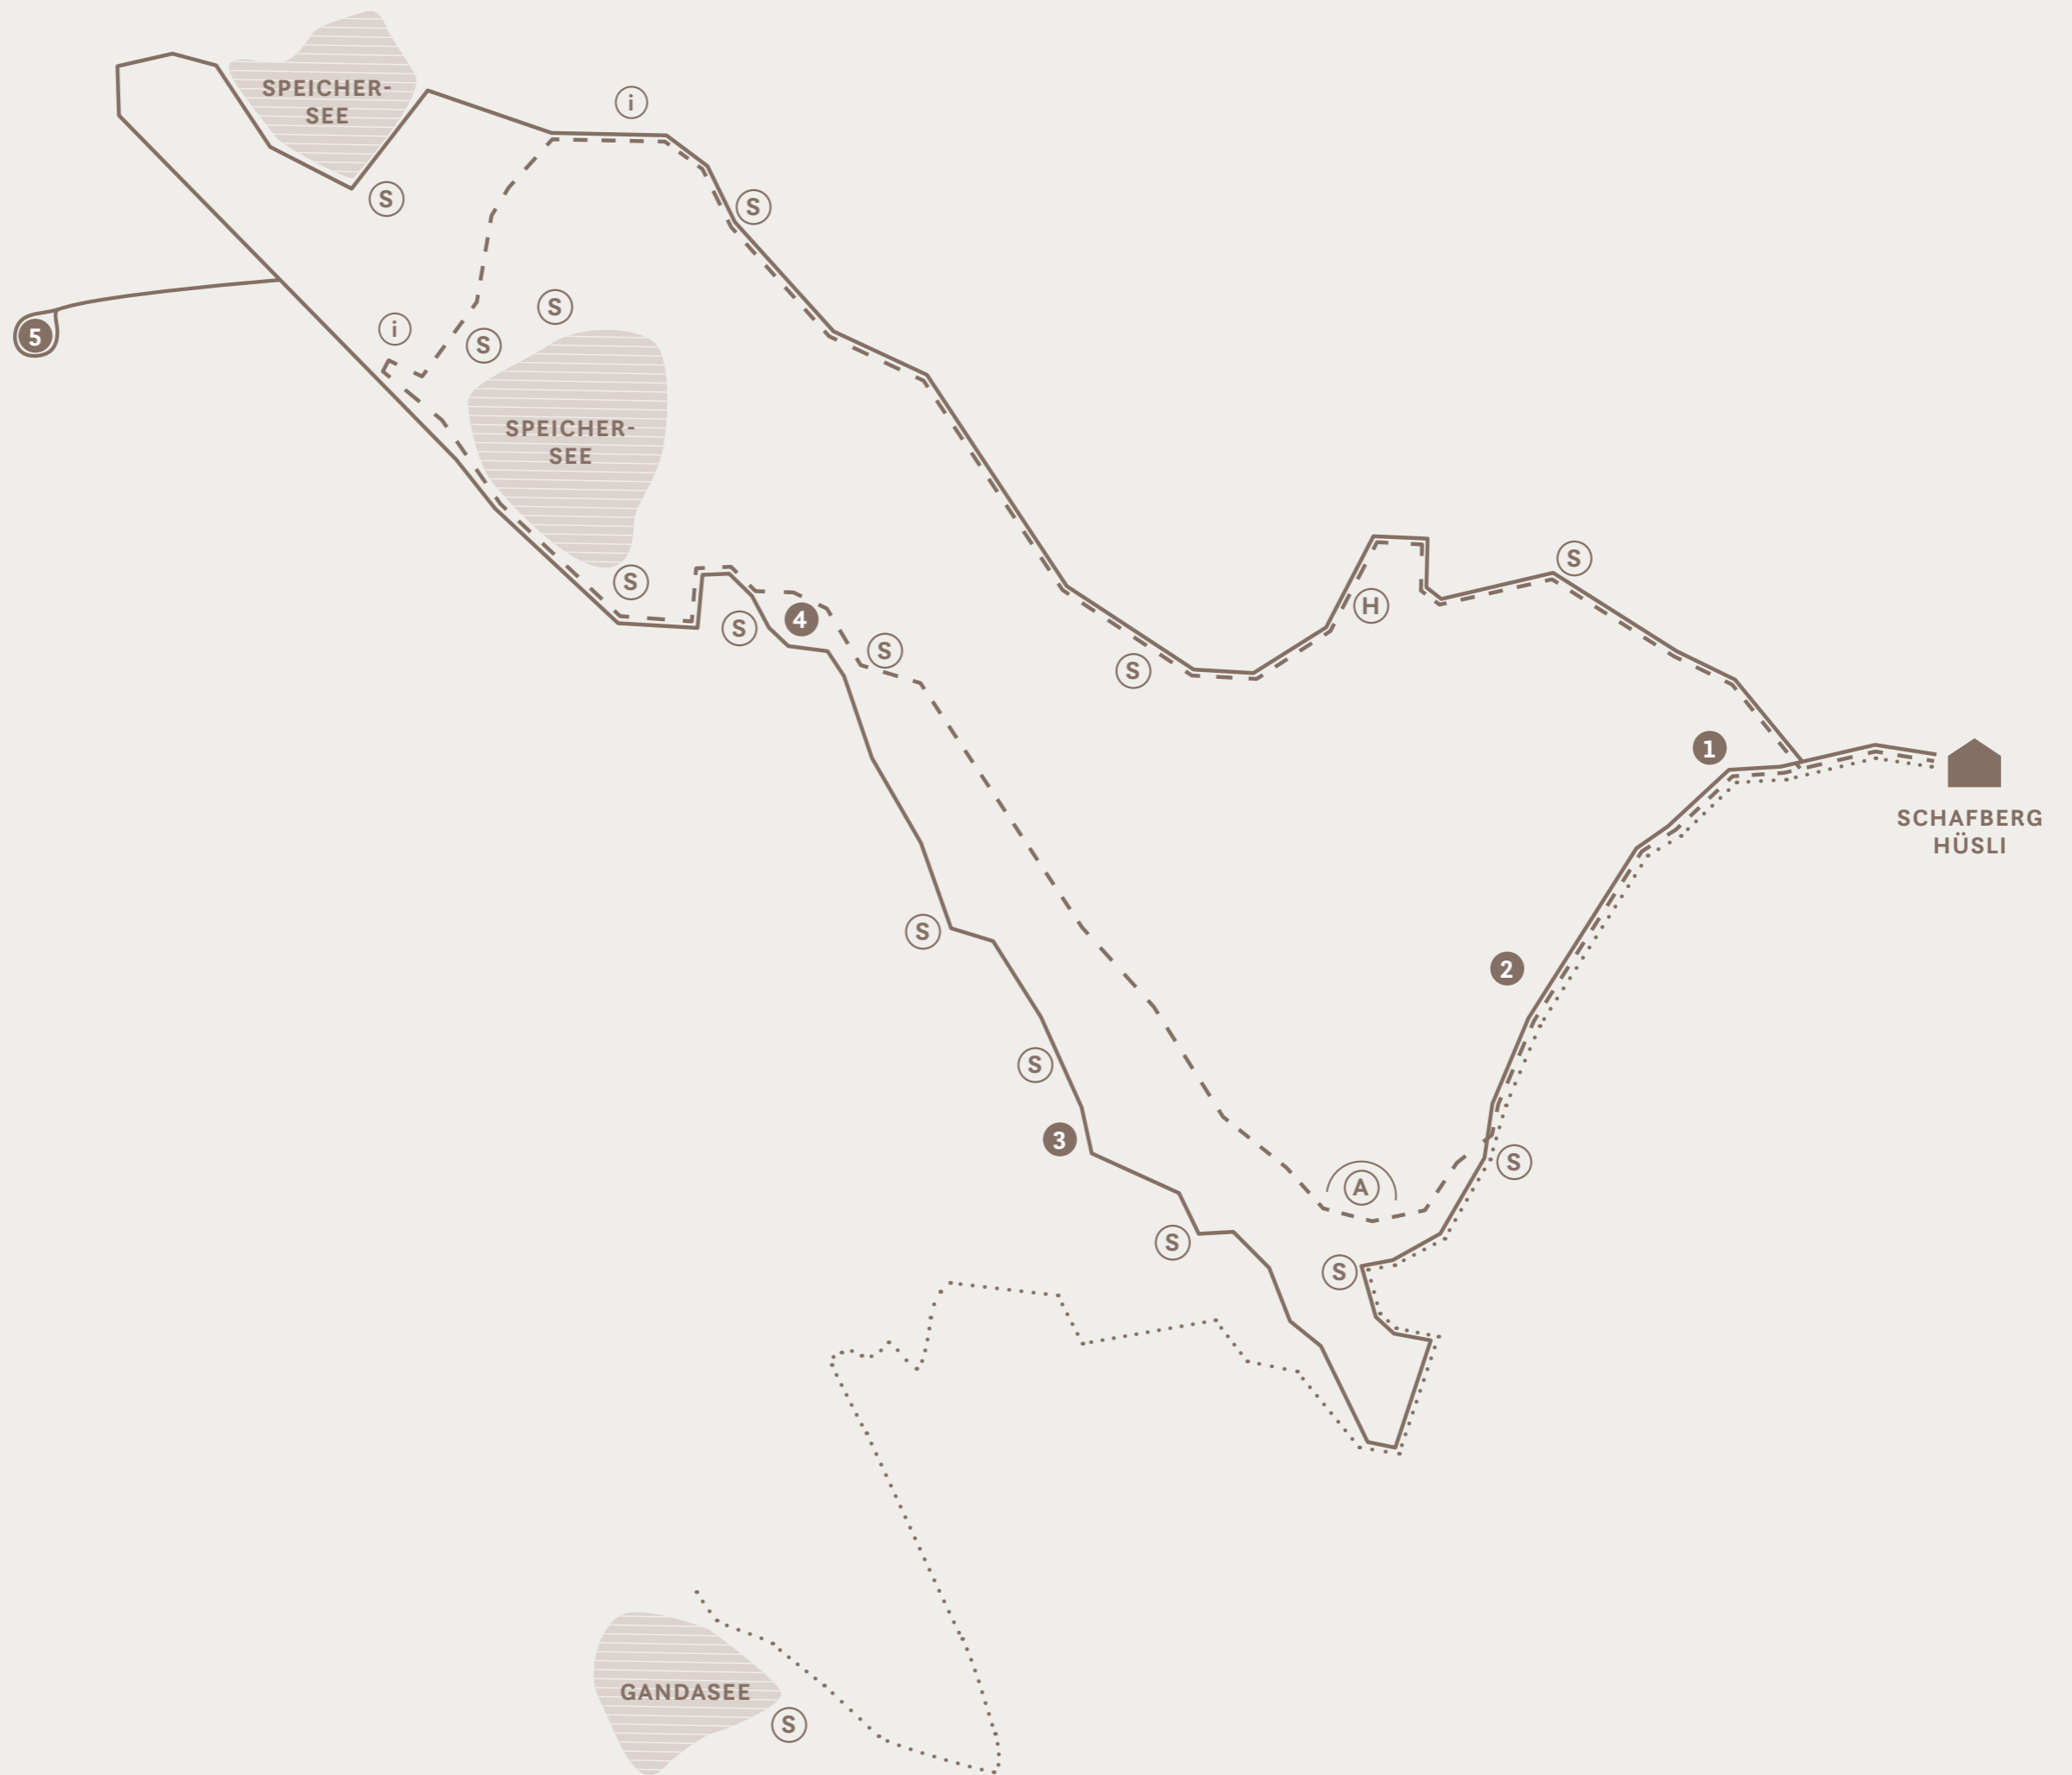

Gargellen Schafberg trails

The trails

- Marie
- - Paul
- Johann

Adventure stations

- 1 Gold panning
- 2 Gäßschem
- 3 Balancing stones
- 4 Water features
- 5 Stone cottage

- (A) Atrium
- (H) Shepherd's hut
- (S) Seating
- (i) Info